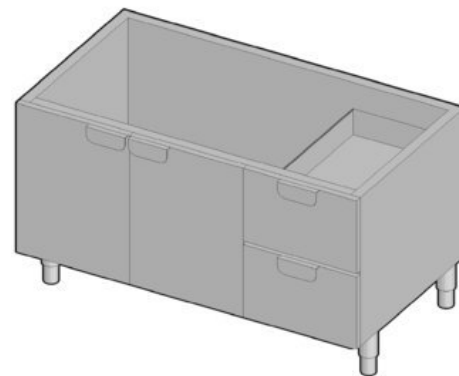

TECNO65

116054

VNC105/0

VANO NEUTRO CON PORTE E CASSETTI GN1/1

NEUTRAL ELEMENT WITH DOORS AND GN1/1 DRAWERS

CARATTERISTICHE TECNICHE

- * Costruito in acciaio inox
- * Dotata di piedi regolabili, può essere disposta a parete o ad isola

TECHNICAL SPECIFICATIONS

- * Made of stainless steel
- * Equipped with adjustable feet. It can be positioned by the wall or or combined with other appliances as a central island.

Information shown is provided only as a guide. The company reserves the right to modify these data without notifying anytime.

TECNO65

116054

VNC105/0

VANO NEUTRO CON PORTE E CASSETTI GN1/1

NEUTRAL ELEMENT WITH DOORS AND GN1/1 DRAWERS

DATI TECNICI / TECHNICAL SHEET

Dimensione Vano (LxPxH) / Cabinet inner dimensions (WxDxH)	cm	104,5x57x40
Porte / Nr. of Doors	n°	2
Cassetti / Nr. of Drawers	n°	2
Dimensione InternaCassetto / Drawers InternalDimensions	cm	29,5x56x10
Larghezza / Width	cm	105
Profondità / Depth	cm	57,5
Altezza / Height	cm	60
Larghezza Imballo / Packaging Width	cm	110,0
Profondità Imballo / Packaging Depth	cm	69,0
Altezza Imballo / Packaging Height	cm	74,0
Peso Netto / Net Weight	kg	25,7000
Peso Lordo / Gross Weight	kg	36,2000
Volume / Volume	m ³	0,5600