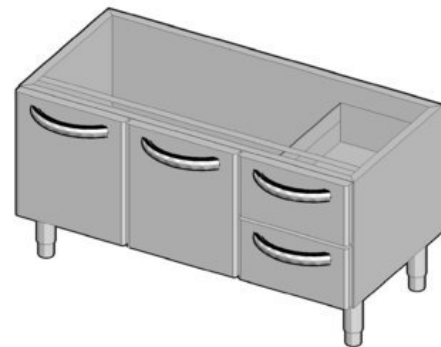

TECNO74

716080

VNC12L7

VANO NEUTRO CON PORTE E CASSETTI

NEUTRAL ELEMENT WITH DOORS AND DRAWERS

DATI TECNICI / TECHNICAL SHEET

Dimensione Vano (LxPxH) / Cabinet inner dimensions (WxDxH)	cm	113x57,4x39,5
Porte / Nr. of Doors	n°	2
Cassetti / Nr. of Drawers	n°	2
Dimensione InternaCassetto / Drawers InternalDimensions	cm	29,5x56x10
Larghezza / Width	cm	120
Profondità / Depth	cm	57,5
Altezza / Height	cm	57

Information shown is provided only as a guide. The company reserves the right to modify these data without notifying anytime.

La validità dei dati riportati è indicativa. L'azienda si riserva il diritto di apportare, in qualsiasi momento, variazioni anche senza preavviso.

TECNOINOX S.r.l. - via Torricelli 1 - 33080 Porcia PN - Italy
tel.: +39.0434.920110 - fax: +39.0434.920422
www.tecnoinox.it - tecnoinox@tecnoinox.it