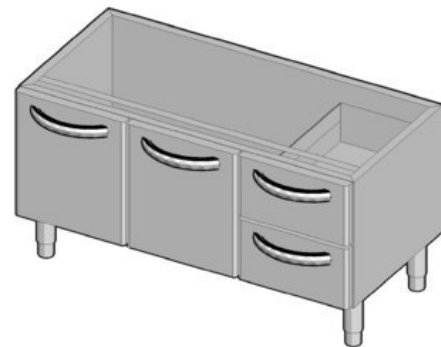

# TECNO74

716080

VNC12L7

VANO NEUTRO CON PORTE E CASSETTI

NEUTRAL ELEMENT WITH DOORS AND DRAWERS

## CARATTERISTICHE TECNICHE

- \* Costruito in acciaio inox
- \* Dotata di piedi regolabili, può essere disposta a parete o ad isola

## TECHNICAL SPECIFICATIONS

- \* Made of stainless steel
- \* Equipped with adjustable feet. It can be positioned by the wall or or combined with other appliances as a central island.

Information shown is provided only as a guide. The company reserves the right to modify these data without notifying anytime.